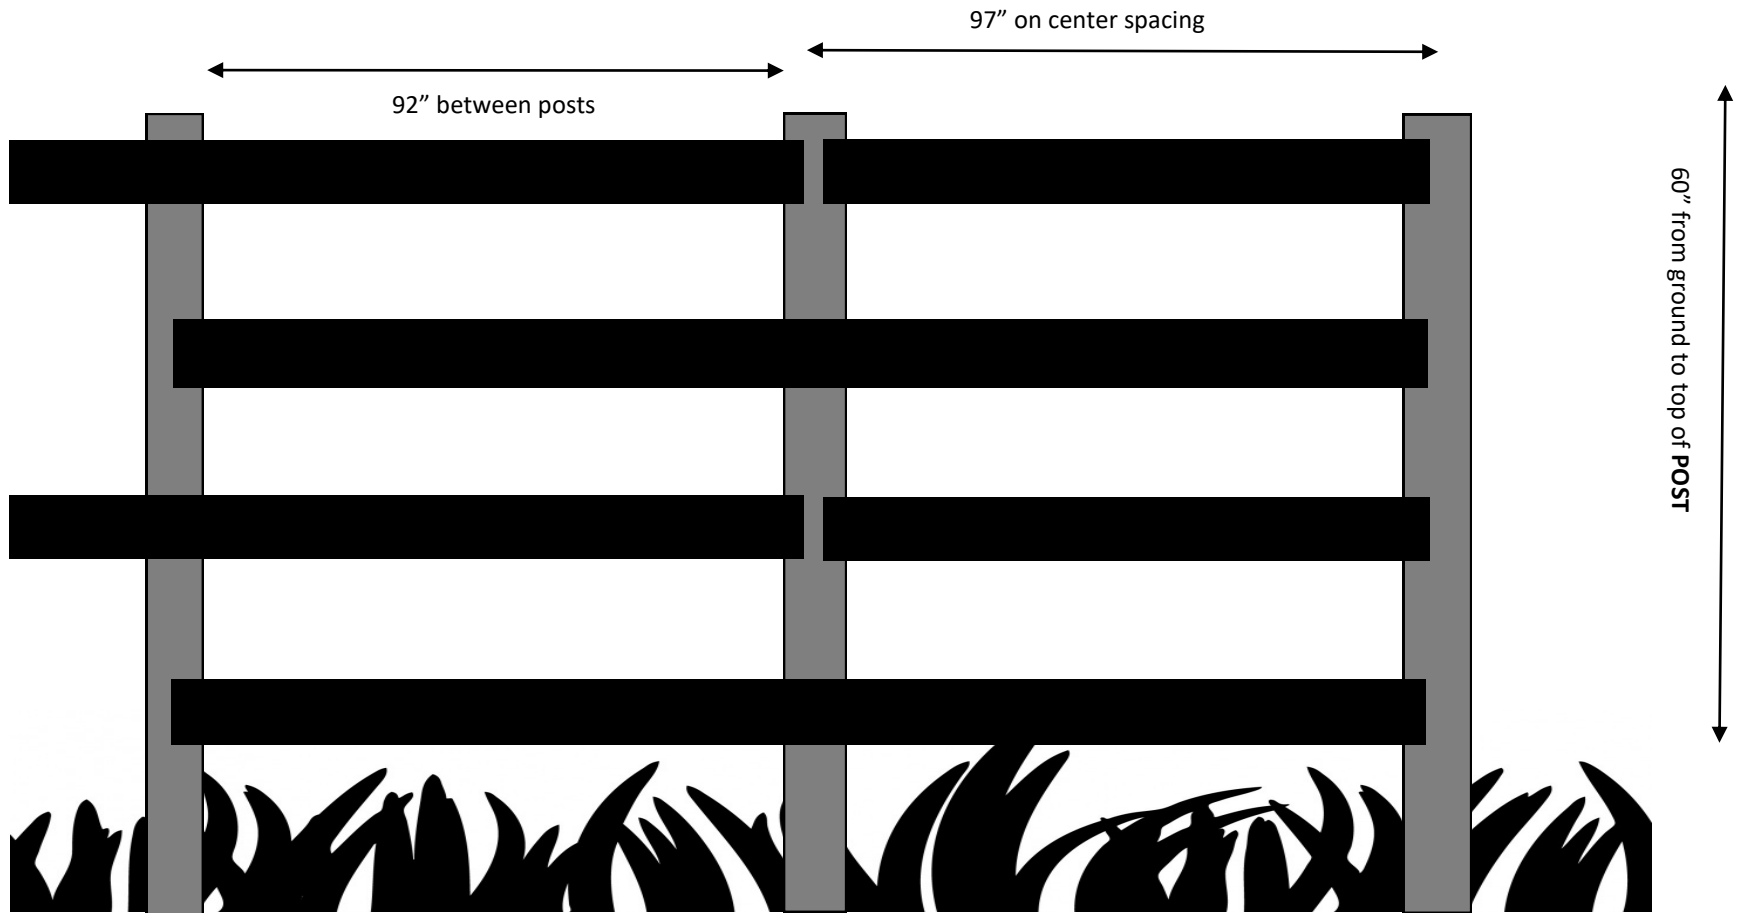

On center spacing 97"

Standard depth n ground 24"

Your particular installation may vary.

Spacing between rails 10 1/2"

Bottom rail approx. 8 1/2" " from ground

4 plank 6 1/2" spacing between rails

Standard Installation guide

Spacing between post 92"

On center spacing 97"

Spacing between rails 6 1/2"

Height from ground to top of post 60"

Standard depth n ground 24"

Bottom rail approx. 16 1/2" from ground

Not to scale.

Your particular installation may vary.

## Standard Installation guide

Spacing between post 92"

Height from ground to top of post 60"

Not to scale.

On center spacing 97"

Standard depth n ground 24"

Your particular installation may vary.

Spacing between rails 9"

On center spacing 94"

Standard depth in ground 24"  
96" rails form the cross

Not to scale