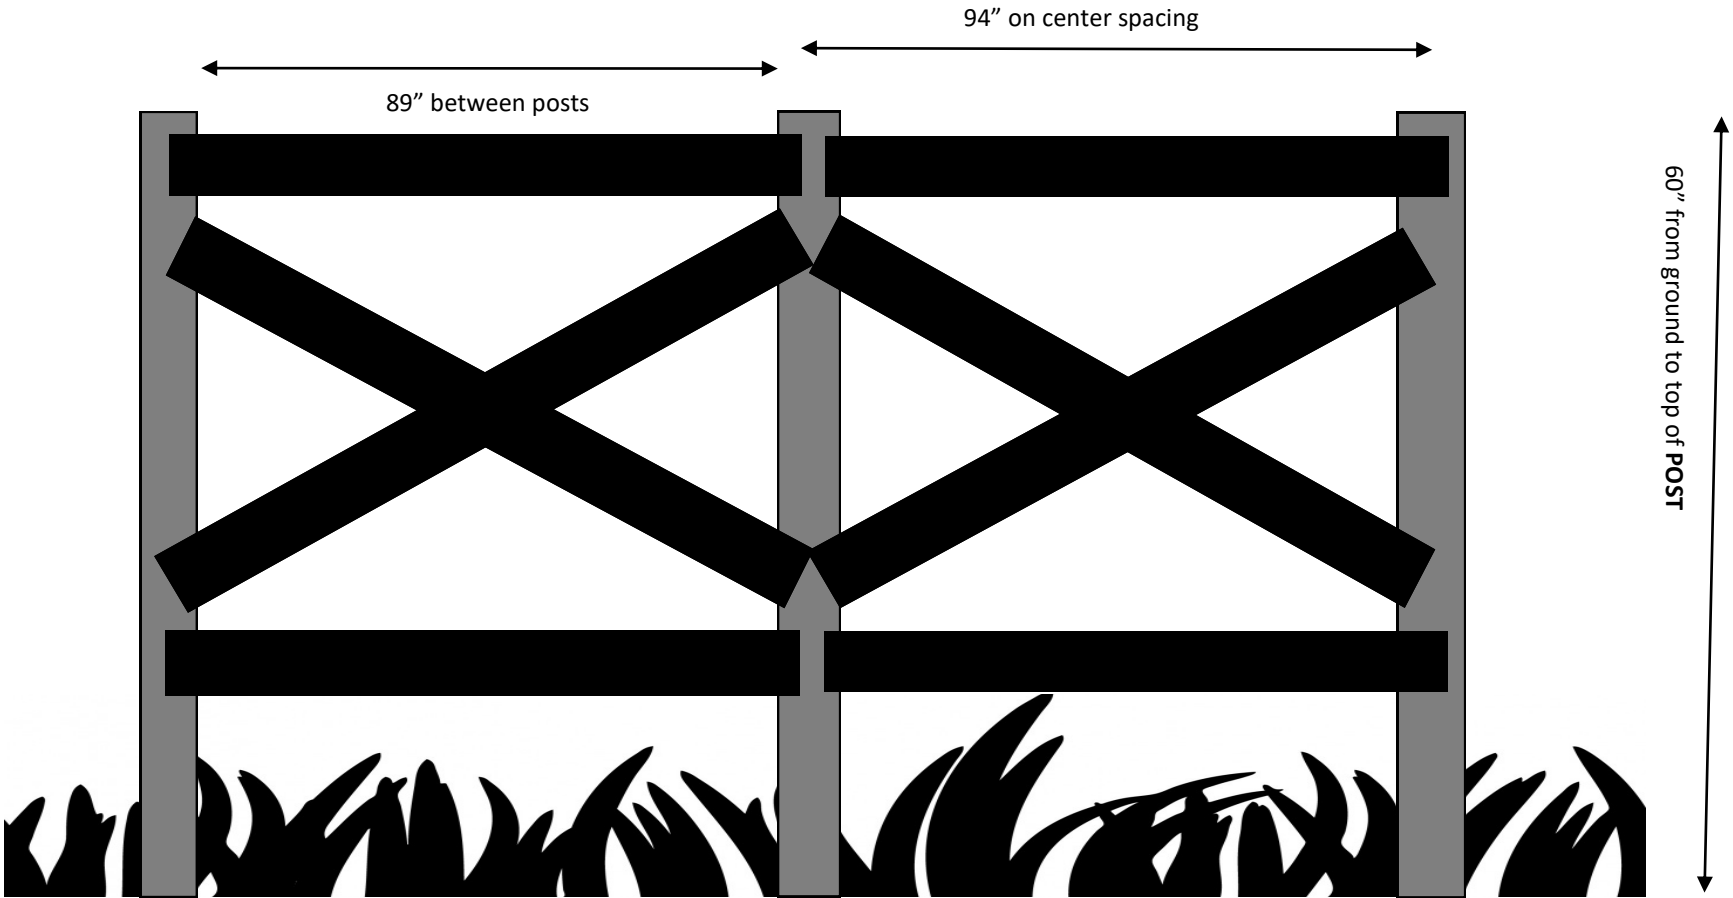

Spacing between post 92"

On center spacing 97"

Spacing between rails 6 1/2"

Height from ground to top of post 60"

Standard depth n ground 24"

Bottom rail approx. 16 1/2" from ground

Not to scale.

Your particular installation may vary.

## Standard Installation guide

Spacing between post 92"

Height from ground to top of post 60"

Not to scale.

On center spacing 97"

Standard depth n ground 24"

Your particular installation may vary.

Spacing between rails 9"

Bottom rail approx. 9" from ground

4 plank cross rails  
Standard Installation guide

Spacing between post 89"

Height from ground to top of post 60"  
92" rails for top and bottom

Assemble one section at a time

On center spacing 94"

Standard depth in ground 24"  
96" rails form the cross

Not to scale