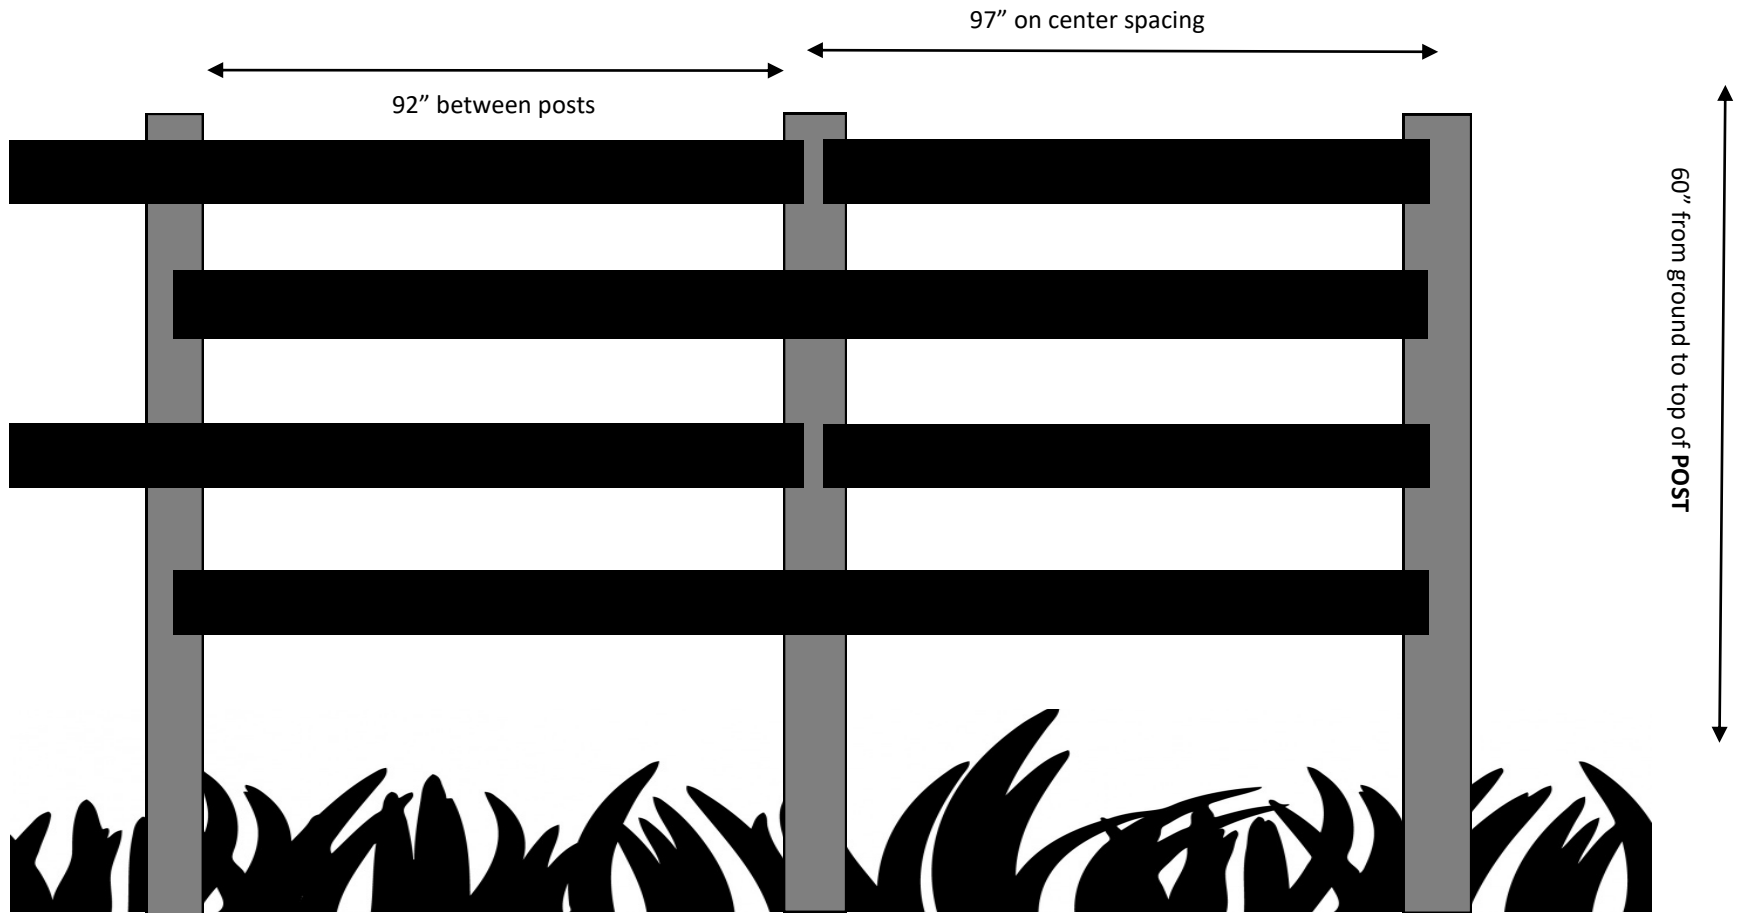

2 plank 10 1/2" spacing between rails

Standard Installation guide

Spacing between post 92"

Height from ground to top of post 36"

Not to scale.

On center spacing 97"

Standard depth n ground 24"

Your particular installation may vary.

On center spacing 97"

Standard depth n ground 24"

Your particular installation may vary.

Spacing between rails 10 1/2"

Bottom rail approx. 8 1/2" " from ground

4 plank 6 1/2" spacing between rails

Standard Installation guide

Spacing between post 92"

On center spacing 97"

Spacing between rails 6 1/2"

Height from ground to top of post 60"

Standard depth n ground 24"

Bottom rail approx. 16 1/2" from ground

Not to scale.

Your particular installation may vary.

On center spacing 94"

Standard depth in ground 24"  
96" rails form the cross

Not to scale