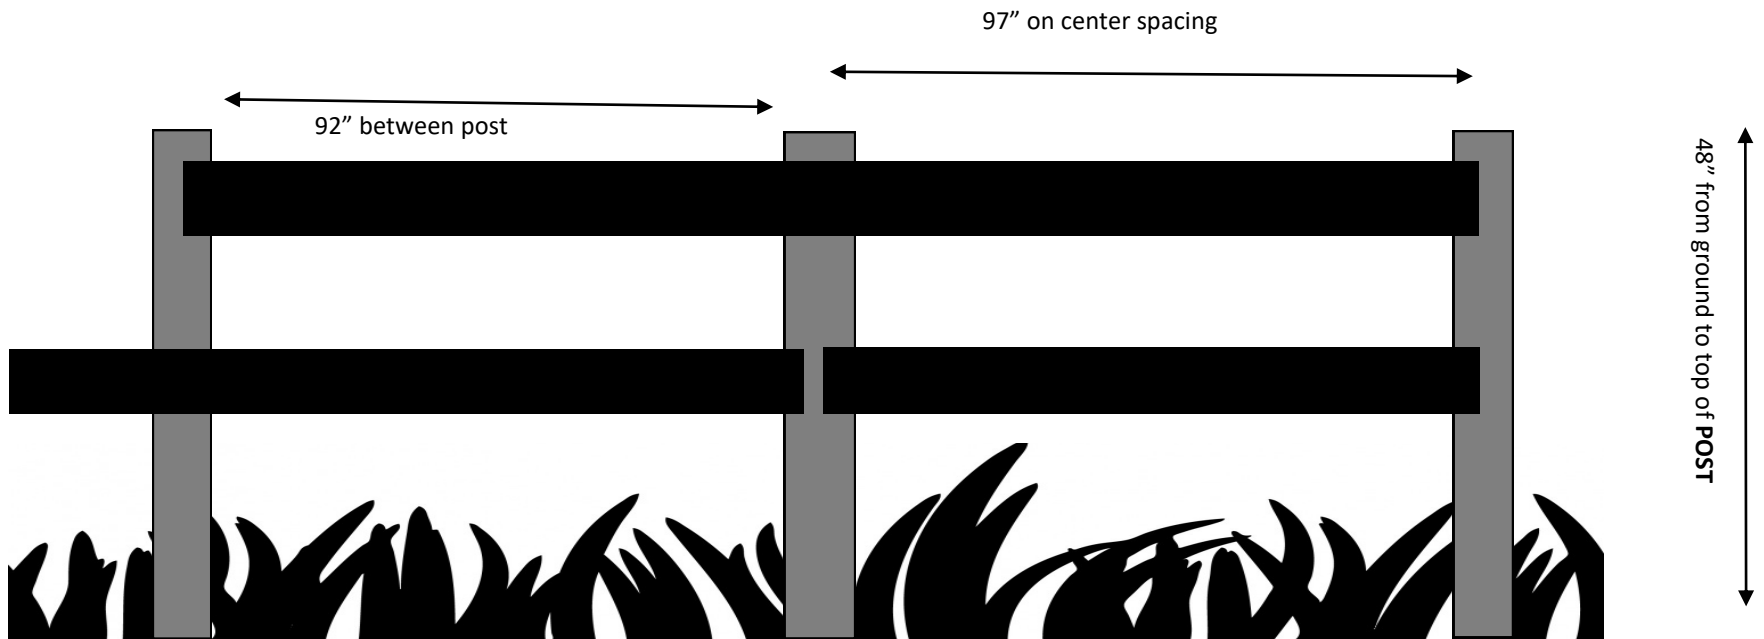

2 plank 10 1/2" spacing between rails

Standard Installation guide

Spacing between post 92"

Height from ground to top of post 36"

Not to scale.

On center spacing 97"

Standard depth n ground 24"

Your particular installation may vary.

Spacing between rails 10 1/2"

Bottom rail approx. 12 1/2" " from ground

3 plank 10 1/2" spacing between rails

Standard Installation guide

Spacing between post 92"

Height from ground to top of post 60"

Not to scale.

On center spacing 97"

Standard depth n ground 24"

Your particular installation may vary.

Spacing between rails 10 1/2"

Bottom rail approx. 8 1/2" " from ground

4 plank 6 1/2" spacing between rails

Standard Installation guide

Spacing between post 92"

On center spacing 97"

Spacing between rails 6 1/2"

Height from ground to top of post 60"

Standard depth n ground 24"

Bottom rail approx. 16 1/2" from ground

Not to scale.

Your particular installation may vary.