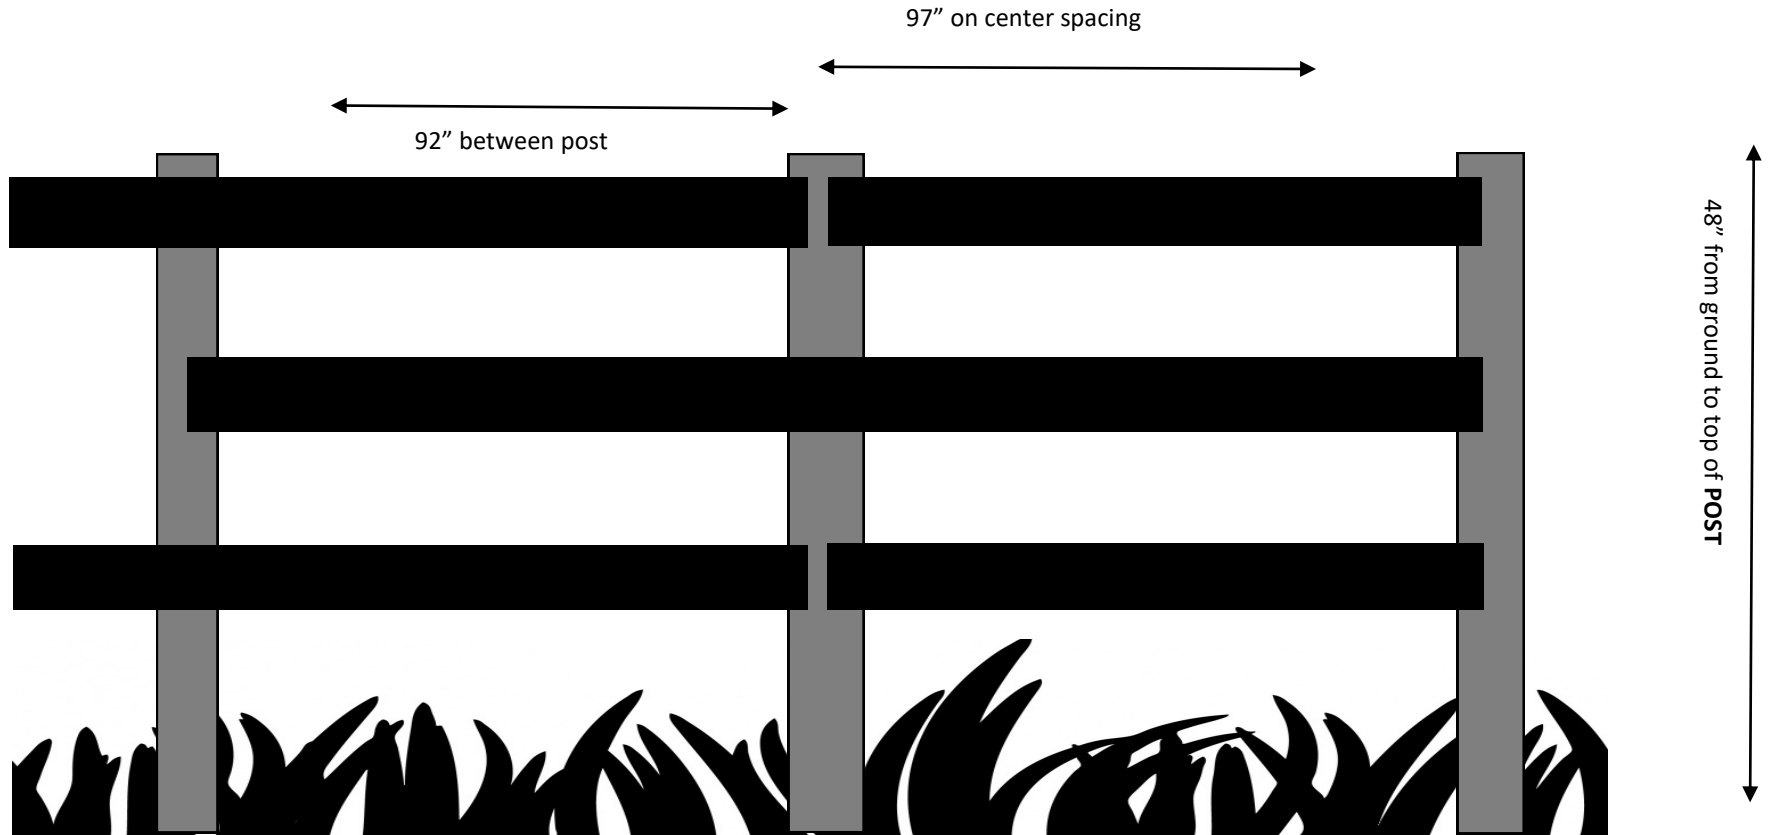

2 plank 10 1/2" spacing between rails

Standard Installation guide

Spacing between post 92"

Height from ground to top of post 36"

Not to scale.

On center spacing 97"

Standard depth n ground 24"

Your particular installation may vary.

Spacing between rails 10 1/2"

Bottom rail approx. 12 1/2" " from ground

3 plank 10 1/2" spacing between rails

Standard Installation guide

Spacing between post 92"

Height from ground to top of post 60"

Not to scale.

On center spacing 97"

Standard depth n ground 24"

Your particular installation may vary.

Spacing between rails 10 1/2"

Bottom rail approx. 8 1/2" " from ground

4 plank 6 1/2" spacing between rails

Standard Installation guide

Spacing between post 92"

On center spacing 97"

Spacing between rails 6 1/2"

Height from ground to top of post 60"

Standard depth n ground 24"

Bottom rail approx. 16 1/2" from ground

Not to scale.

Your particular installation may vary.